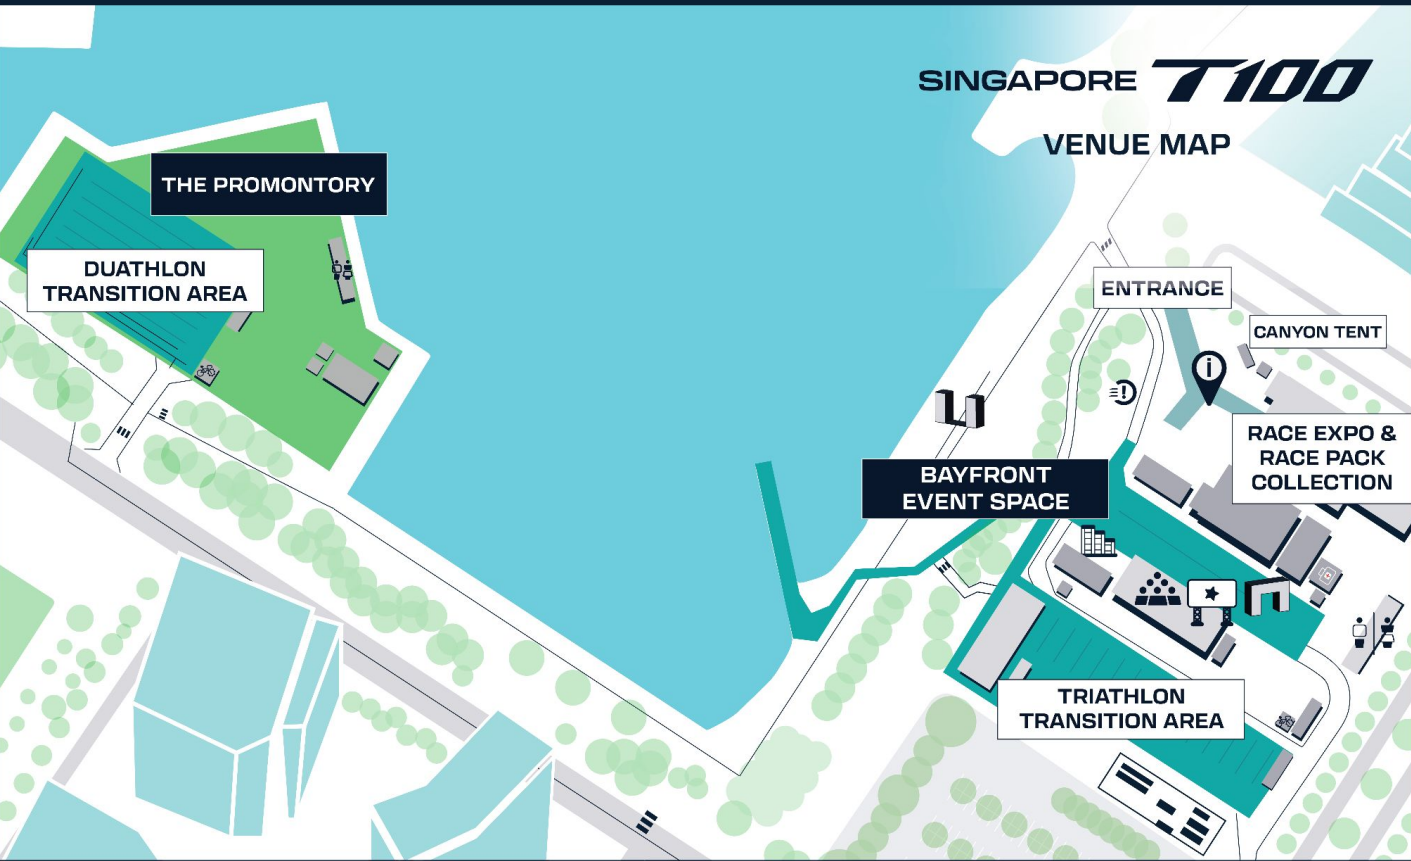

SINGAPORE **T100**
VENUE MAP

KEY

	INFO		TOILETS		COURSE CROSSING		SPECTATOR TENT
	RACE PACK COLLECTION		MAIN STAGE		FINISH		BIKE MECHANICS
	OFFICIAL MERCHANDISE		PENALTY BOX		DUATHLON START		RELAY HANDOVER