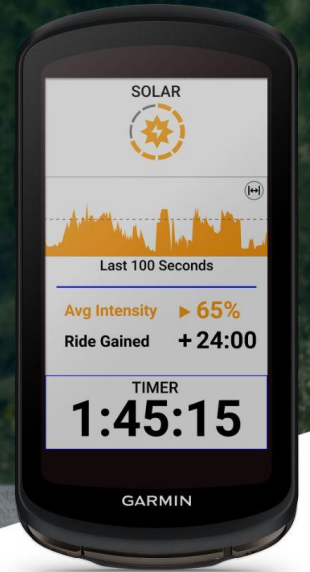

GARMIN®
TRI

SWIM. BIKE. RUN.

Built for triathletes

SHOP