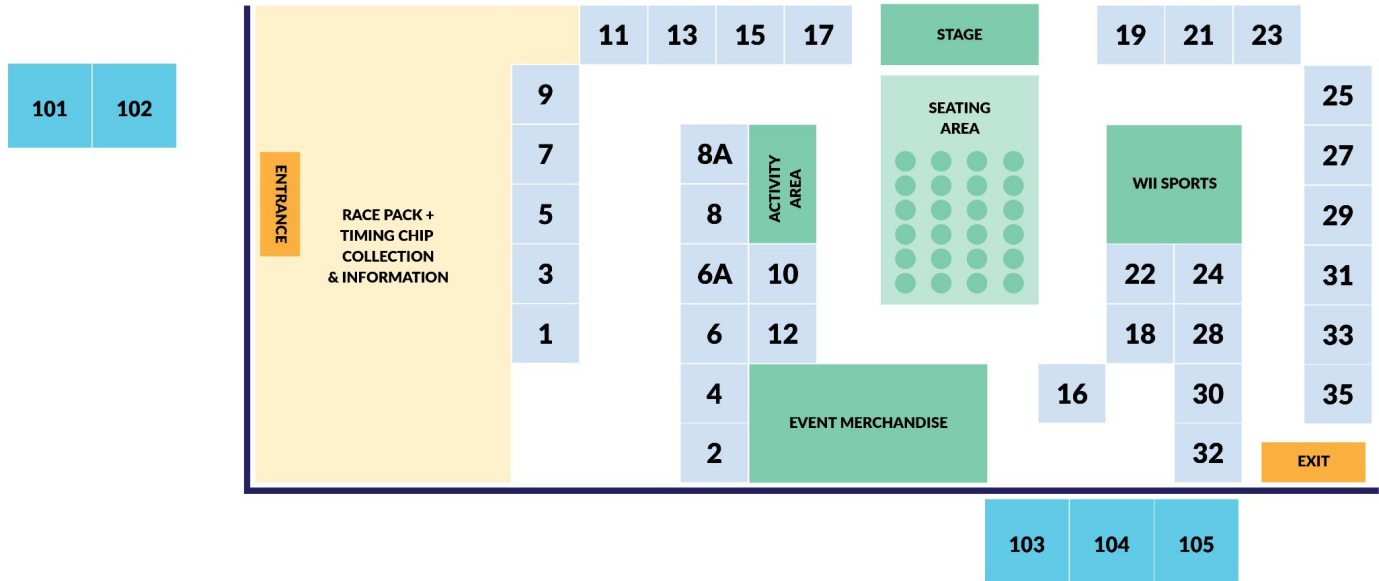

Booth no.	Exhibitors
22	5-hour Energy
8	Altra | Feetures
17	Bikes n Bites | Cervelo
7	Cellular Hydration
12	Cornercove
15	Cycology Singapore
11	Entro International
13	Entro International
19	Entro International
31	Garmin
2	Key Power Sports
4	Key Power Sports
16	Bintan Triathlon | Bintan Marathon
18	Bintan Triathlon | Bintan Marathon

Booth no.	Exhibitors
9	Performancebikefitter
35	Prudential Assurance
6	Simply Active
6A	Simply Active
25	Red Dot Running Company
27	Red Dot Running Company
1	Purpose Performance Deboer
3	Purpose Performance Deboer
5	Purpose Performance Deboer
21	SportsMed TCM
10	Therabody
8A	Velous Footwear | Goodr
23	WYN republic

Booth no.	Exhibitors
101	Oakley
102	Oakley
103	ThriveX
104	ThriveX
105	The Stretch Clinic