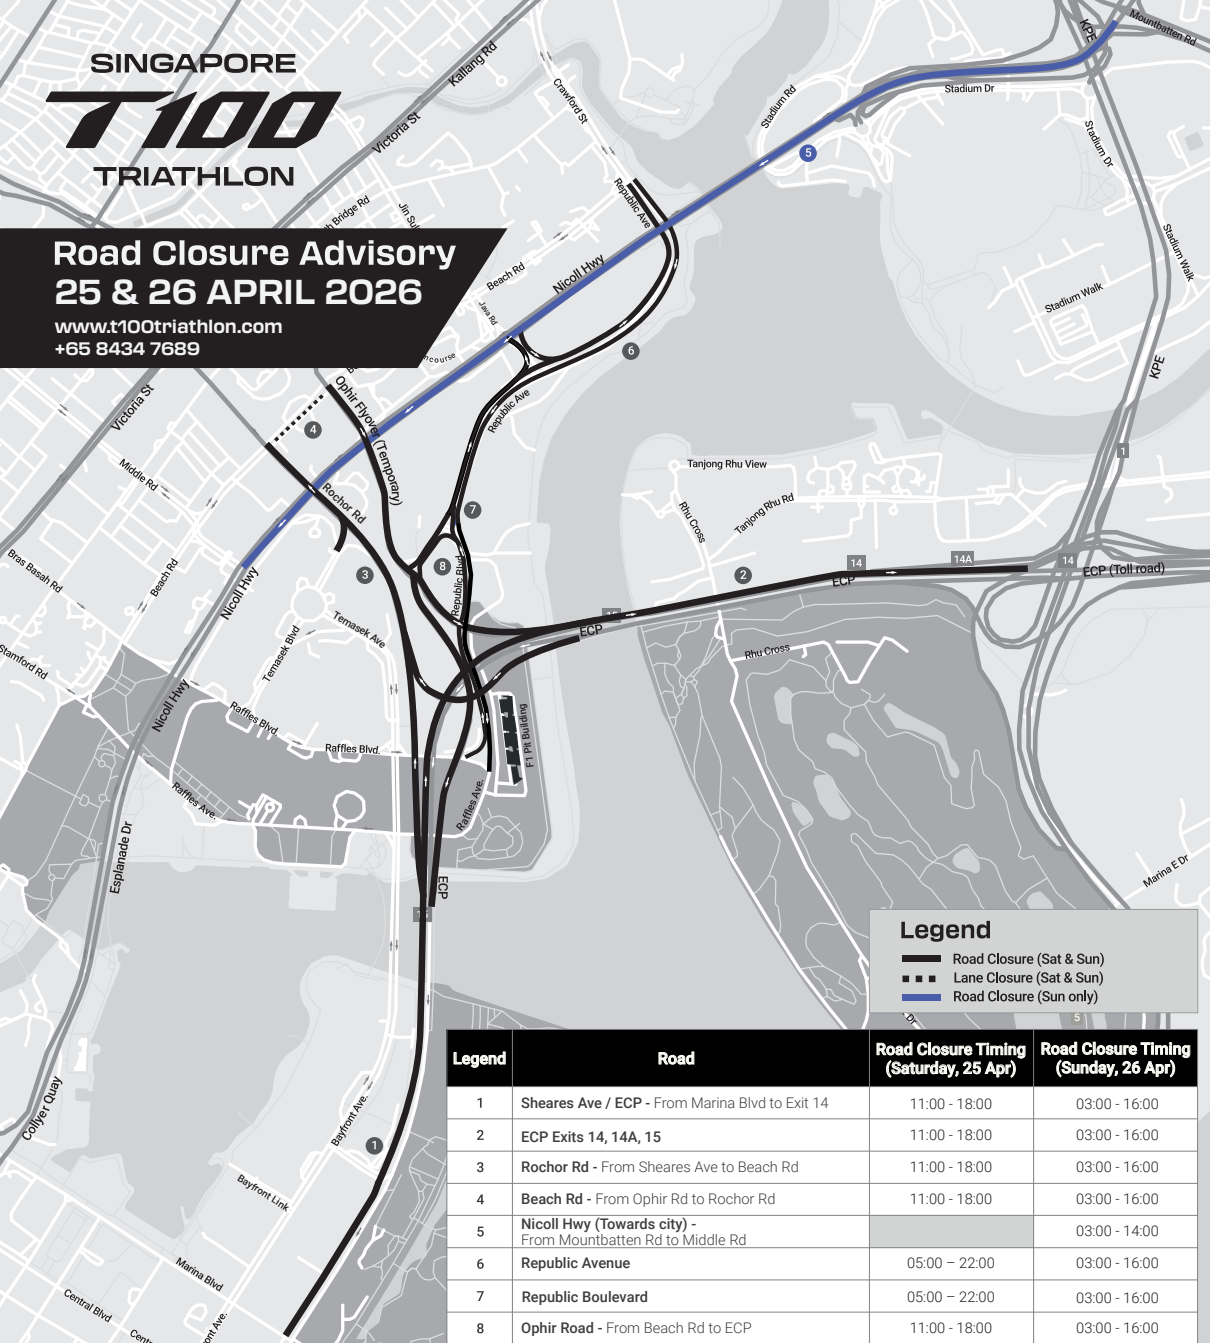

SINGAPORE T100 TRIATHLON

Road Closure Advisory 25 & 26 APRIL 2026

www.t100triathlon.com
+65 8434 7689

Legend

- Road Closure (Sat & Sun)
- Lane Closure (Sat & Sun)
- Road Closure (Sun only)

Legend	Road	Road Closure Timing (Saturday, 25 Apr)	Road Closure Timing (Sunday, 26 Apr)
1	Sheares Ave / ECP - From Marina Blvd to Exit 14	11:00 - 18:00	03:00 - 16:00
2	ECP Exits 14, 14A, 15	11:00 - 18:00	03:00 - 16:00
3	Rochor Rd - From Sheares Ave to Beach Rd	11:00 - 18:00	03:00 - 16:00
4	Beach Rd - From Ophir Rd to Rochor Rd	11:00 - 18:00	03:00 - 16:00
5	Nicoll Hwy (Towards city) - From Mountbatten Rd to Middle Rd		03:00 - 14:00
6	Republic Avenue	05:00 - 22:00	03:00 - 16:00
7	Republic Boulevard	05:00 - 22:00	03:00 - 16:00
8	Ophir Road - From Beach Rd to ECP	11:00 - 18:00	03:00 - 16:00